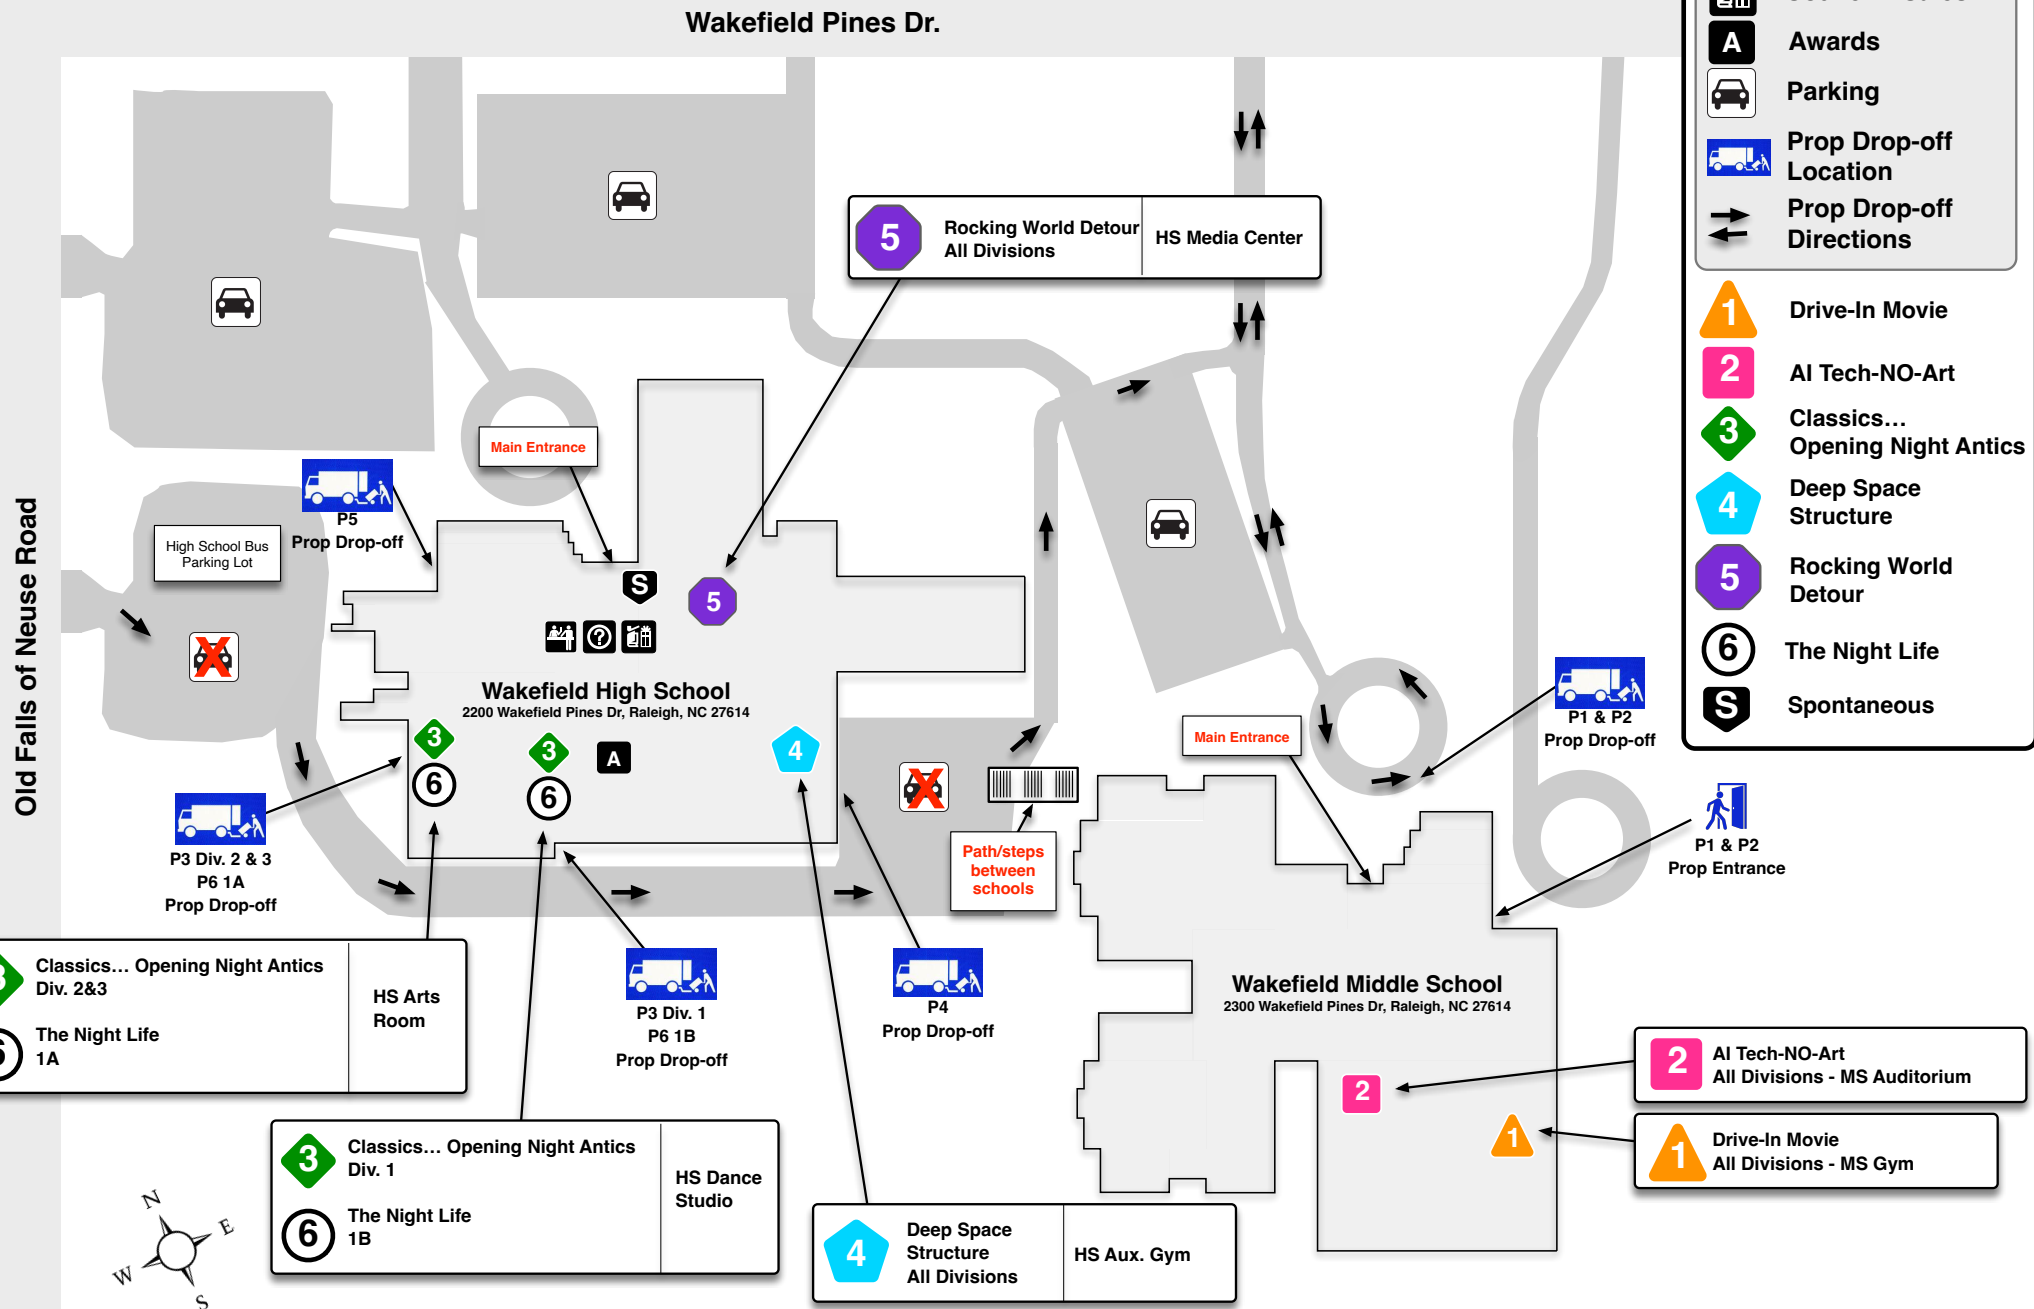

North Carolina Odyssey of the Mind Eastern Region Tournament Site Map - 2024

	Team Registration
	Information
	Souvenir Sales
	Awards
	Parking
	Prop Drop-off Location
	Prop Drop-off Directions
	1 Drive-In Movie
	2 AI Tech-NO-Art
	3 Classics... Opening Night Antics
	4 Deep Space Structure
	5 Rocking World Detour
	6 The Night Life
	S Spontaneous

	Classics... Opening Night Antics Div. 2&3	HS Arts Room
	The Night Life 1A	

	Classics... Opening Night Antics Div. 1	HS Dance Studio
	The Night Life 1B	

	Deep Space Structure All Divisions	HS Aux. Gym
--	------------------------------------	-------------

	AI Tech-NO-Art All Divisions - MS Auditorium
--	--

	Drive-In Movie All Divisions - MS Gym
--	---------------------------------------